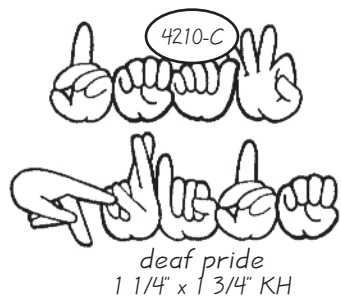

View our stamps & supplies (including color samples and more information) on the web at www.ASLstamp.com

We also have non-sign stamps and an extensive selection of stamping and scrapbooking supplies at www.larubberworks.com
www.ArtsNCraftSupplies.com

Our Apparel and Merch Store
Looking for a great, unique gift? Many of our stamp designs are now available in full color on T-shirts, coffee mugs, mousepads, cards, journals, stickers and more!

Visit:
www.aslstuff.com/lostangeles.html
www.aslstuff.com/asl4you.html
to see lots of cool stuff!